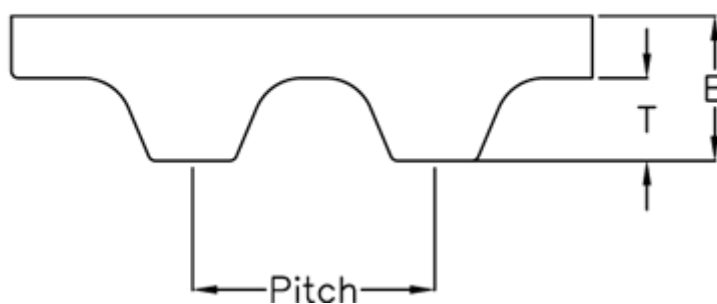

Article number: 602776250393

Description: Gates Timing Belt Synchropower PU 25 AT5 390

## Measures

Height B mm	= 2.7
Height T mm	= 1.2
Length	= 390
Number of teeth	= 78
Pitch	= 5
Type	= PU 25 AT5 390
Width	= 25